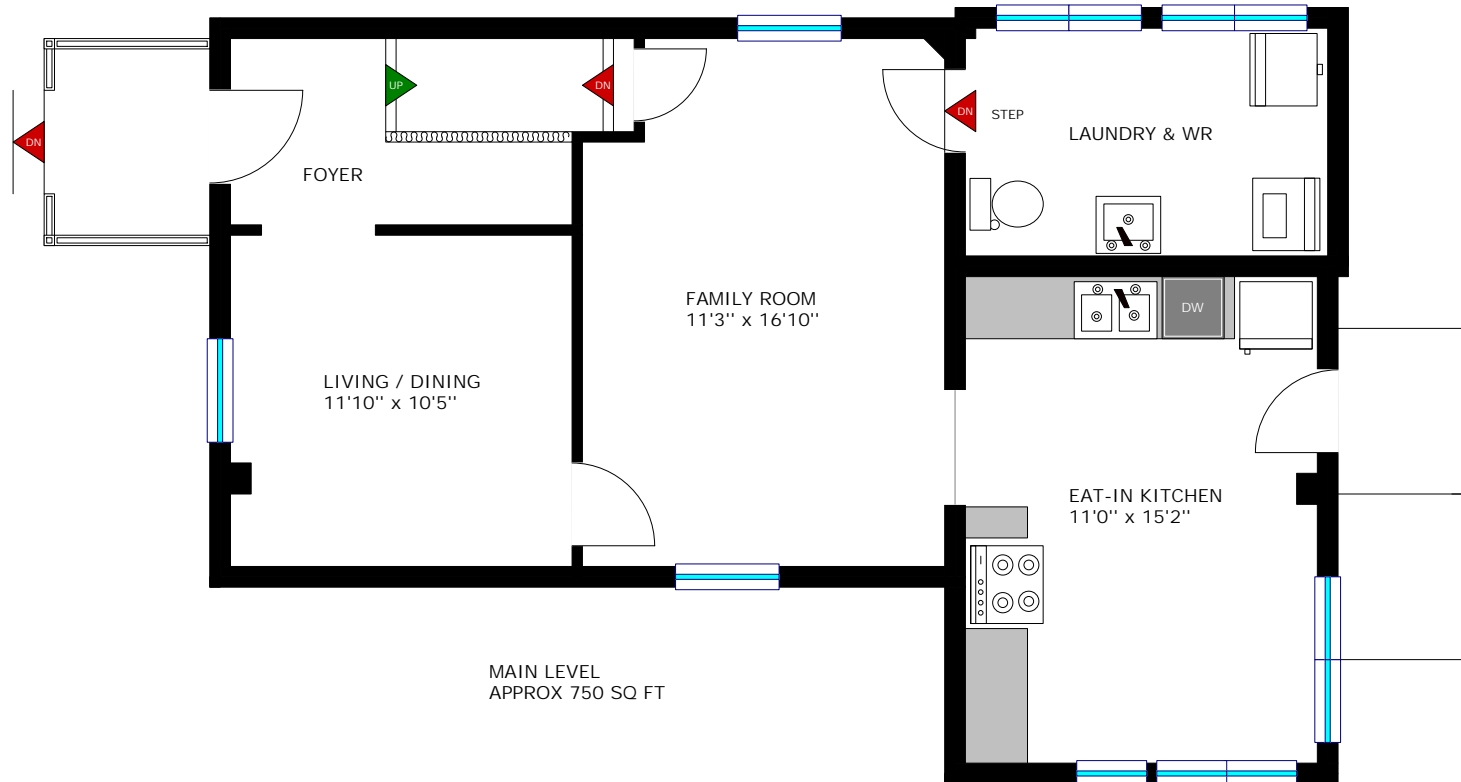

39 Amy Street, Brockville

Last Revised: 2024-10-10

Page 1 of 3

39 Amy Street, Brockville

Last Revised: 2024-10-10

Page 2 of 3

SECOND LEVEL
APPROX 660 SQ FT

Room Measurements

LEVEL	ROOM / AREA	IMPERIAL	METRIC (Metres)
MAIN	Foyer	11'0" x 5'10"	3.35 x 1.78
	Living / Dining	11'0" x 10'5"	3.35 x 3.18
	Family Room	11'3" x 16'10"	3.43 x 5.13
	Eat-In Kitchen	11'0" x 15'2"	3.35 x 4.62
	Laundry & 2-Pc Bath	11'8" x 7'0"	3.56 x 2.13
	Primary Bedroom	11'2" x 13'8"	3.40 x 4.17
	Bedroom 2	11'5" x 15'2"	3.48 x 4.62
	Bedroom 3	11'6" x 8'6"	3.51 x 2.59
	3-Pc Bath	7'2" x 6'11"	2.18 x 2.11