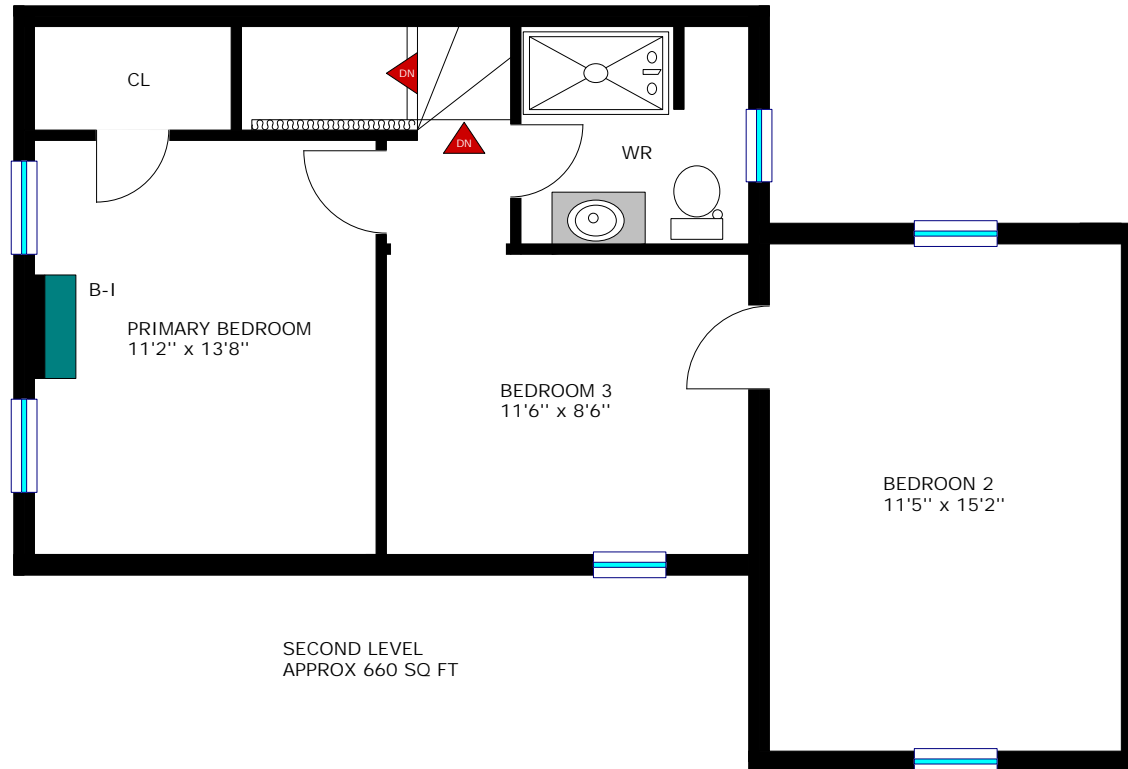

39 Amy Street, Brockville

Last Revised: 2024-10-10

Page 1 of 3

39 Amy Street, Brockville

Last Revised: 2024-10-10

Page 2 of 3

SECOND LEVEL
APPROX 660 SQ FT

Room Measurements

LEVEL	ROOM / AREA	IMPERIAL	METRIC (Metres)
MAIN	Foyer	11'0" x 5'10"	3.35 x 1.78
	Living / Dining	11'0" x 10'5"	3.35 x 3.18
	Family Room	11'3" x 16'10"	3.43 x 5.13
	Eat-In Kitchen	11'0" x 15'2"	3.35 x 4.62
	Laundry & 2-Pc Bath	11'8" x 7'0"	3.56 x 2.13
	Primary Bedroom	11'2" x 13'8"	3.40 x 4.17
	Bedroom 2	11'5" x 15'2"	3.48 x 4.62
	Bedroom 3	11'6" x 8'6"	3.51 x 2.59
	3-Pc Bath	7'2" x 6'11"	2.18 x 2.11